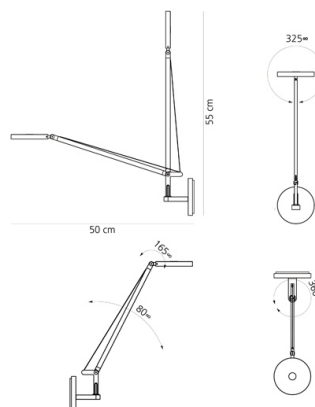

PRODUCT DATA SHEET

Demetra Micro Wall Grey 2700K

DESIGN BY:

Naoto Fukasawa

MATERIALS:

Aluminium, technopolymer

DESCRIPTION:

Demetra micro, in the table and wall version with arm, offers the same freedom of the traditional version, i.e. utmost flexibility in directing light across space. While its power and flow are just slightly reduced compared to the classical version, it has all the same pluses in terms of operation and lighting performance. warm light tone very high Cri 90 light quality maximum performance Dimmable with microswitch located on the appliance's head, it emits warm light with a very high colour yield (Cri 90) Its dimension is therefore minimized to fit into the smallest spaces and to expand the range of potential applications of the entire Demetra family, ideal for work and hospitality locations, as well as for home use.

SELECT

PRODUCT CODE

1748W10A

Light emission

IP20

TECHNICAL DATA SHEET
FEATURES

Product name:	Demetra Micro Wall Grey 2700K
Article Code:	1748W10A
Colour:	Grey
Material:	Aluminium, technopolymer
Series:	Design, Novelties
Environment:	Indoor

OPTICS

Emission:	Direct and adjustable light
-----------	-----------------------------

DIMENSIONS

Length:	cm 8
Width:	cm 10
Height:	cm 18
Diameter:	cm 11
Base Diameter:	cm 11
Max Extension Height:	cm 55
Max Extension Length:	cm 51
Glow Wire Test:	750 °

DIMENSIONS

COLOUR

LAMPS INCLUDED

Category:	LED COB
Number:	1
Watt:	6W
Luminous Flux (lm):	730lm
Color temperature (K):	2700K
Class:	A

LUMINAIR

Watt:	6W
Luminous Flux (lm):	241lm
CCT:	2700K
CRI:	90
Dimmer	