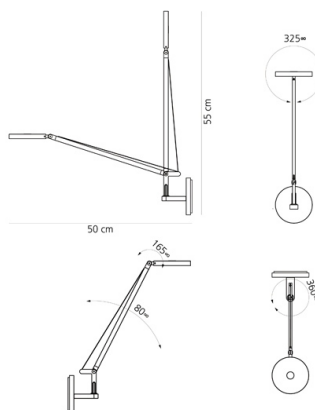

DIMENSIONS

COLOUR

LAMPS INCLUDED

Category:	LED COB
Number:	1
Watt:	6W
Color temperature (K):	3000K
Class:	A

LUMINAIR

Watt:	6W
Luminous Flux (lm):	257lm
CCT:	3000K
Efficiency:	49%
Efficacy:	43lm/W
CRI:	90
Dimmer Typology:	Microswitch Dimmer