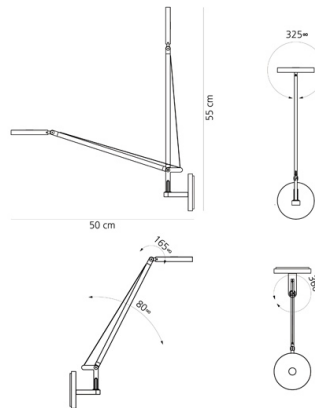

DIMENSIONS

COLOUR

LAMPS INCLUDED

Category:	LED COB
Number:	1
Watt:	6W
Color temperature (K):	3000K
Class:	A

LUMINAIR

Watt:	6W
Luminous Flux (lm):	257lm
CCT:	3000K
Efficiency:	49%
Efficacy:	43lm/W
CRI:	90
Dimmer Typology:	Microswitch Dimmer