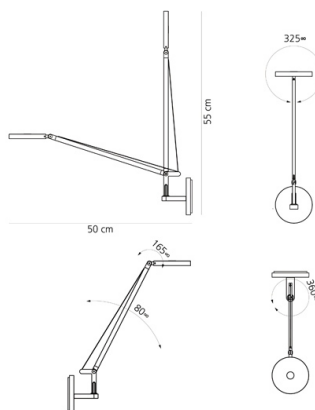

DIMENSIONS

COLOUR

LAMPS INCLUDED

Category: LED COB
Number: 1
Watt: 6W
Color temperature (K): 2700K
Class: A

LUMINAIR

Watt: 6W
Luminous Flux (lm): 241lm
CCT: 2700K
CRI: 90