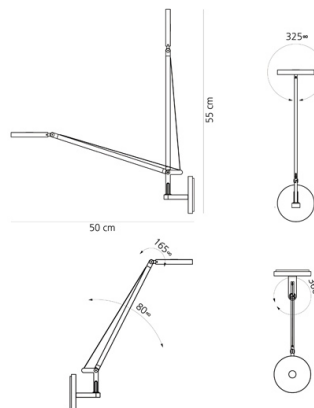

PRODUCT DATA SHEET

Demetra Micro Wall Polished black 3000K

DESIGN BY:

Naoto Fukasawa

MATERIALS:

Aluminium, technopolymer

DESCRIPTION:

Demetra micro, in the table and wall version with arm, offers the same freedom of the traditional version, i.e. utmost flexibility in directing light across space. While its power and flow are just slightly reduced compared to the classical version, it has all the same pluses in terms of operation and lighting performance. warm light tone very high Cri 90 light quality maximum performance Dimmable with microswitch located on the appliance's head, it emits warm light with a very high colour yield (Cri 90) Its dimension is therefore minimized to fit into the smallest spaces and to expand the range of potential applications of the entire Demetra family, ideal for work and hospitality locations, as well as for home use.

Product name:	Demetra Micro Wall Polished black 3000K
Article Code:	1748040A
Colour:	Polished black
Material:	Aluminium, technopolymer
Series:	Design, Novelties
Environment:	Indoor

OPTICS

Emission: Direct and adjustable light

DIMENSIONS

Length:	cm 8
Width:	cm 10
Height:	cm 18
Diameter:	cm 11
Base Diameter:	cm 11
Max Extension Height:	cm 55
Max Extension Length:	cm 51
Glow Wire Test:	750 °

DIMENSIONS

COLOUR

LAMPS INCLUDED

Category:	LED COB
Number:	1
Watt:	6W
Luminous Flux (lm):	780lm
Color temperature (K):	3000K
Class:	A