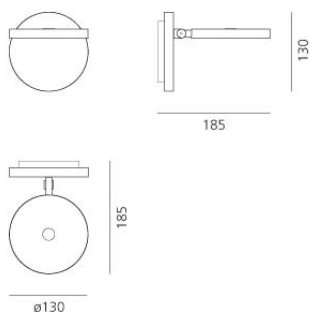

PRODUCT DATA SHEET

Demetra spotlight LED white

DESIGN BY:

Naoto Fukasawa
2013

MATERIALS:

Polished Aluminium

DESCRIPTION:

Base, head and arms in painted aluminium. Adjustable arms and head.

SELECT

PRODUCT CODE

1731020A

Light emission

IPIP 20

TECHNICAL DATA SHEET
FEATURES

Product name:	Demetra spotlight LED white
Article Code:	1731020A
Colour:	white
Material:	Polished Aluminium
Series:	Design

DIMENSIONS

Length:	cm 18.5
Height:	cm 13
Diameter:	cm 13
Impact Resistance:	N.D.
Glow Wire Test:	650 °

DIMENSIONS

LAMPS INCLUDED

Category:	LED
Watt:	8 W
Color temperature (K):	3000K
Class:	A

COLOUR

LUMINAIR

Watt:	10W
Voltage:	220V-240V
Luminous Flux (lm):	392lm
CCT:	3000K