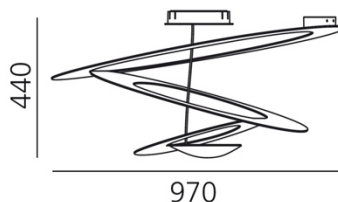

DIMENSIONS