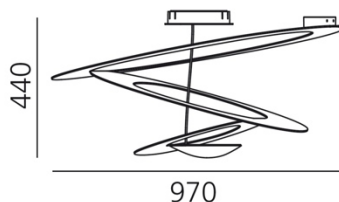

DIMENSIONS