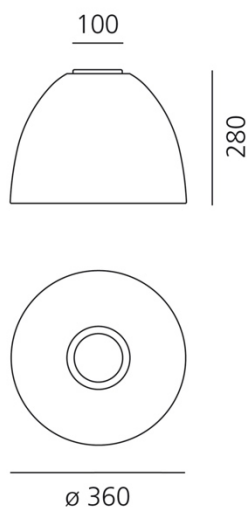

A245510

Light emission

IP40

Dimmable

TECHNICAL DATA SHEET

FEATURES

Product name:	Nur Gloss mini soffitto Halo Black
Article Code:	A245510
Colour:	Polished black
Material:	Painted aluminium, polycarbonate
Series:	Design
Environment:	Indoor
Area contract:	Hospitality Hotel, Private Residence

OPTICS

Emission:	Direct/indirect
-----------	-----------------

DIMENSIONS

Height:	cm 28
Diameter:	cm 36
Base Diameter:	cm 10
Impact Resistance:	N/D
Glow Wire Test:	650°C

DIMENSIONS

COLOUR

LAMPS NOT INCLUDED