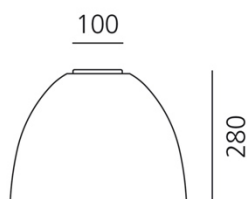

PRODUCT CODE

A245500

Light emission

IP40

Dimmable

TECHNICAL DATA SHEET

FEATURES

Product name:	Nur Gloss Mini Ceiling - Polished White
Article Code:	A245500
Colour:	Polished white
Material:	Painted aluminium, polycarbonate
Series:	Design
Environment:	Indoor
Area contract:	Hospitality Hotel, Private Residence

OPTICS

Emission:	Direct/indirect
-----------	-----------------

DIMENSIONS

Height:	cm 28
Diameter:	cm 36
Base Diameter:	cm 10
Impact Resistance:	N/D
Glow Wire Test:	650°C

DIMENSIONS

COLOUR

LAMPS NOT INCLUDED