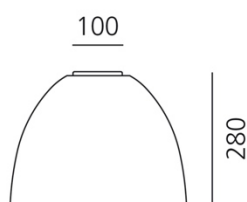

DIMENSIONS