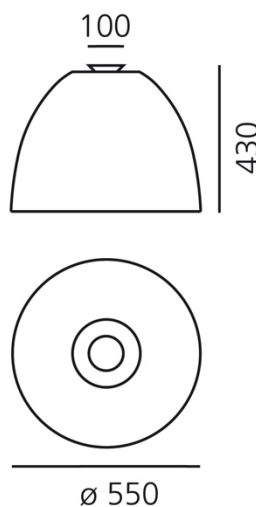

DIMENSIONS