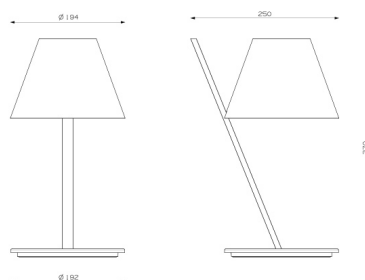

PRODUCT DATA SHEET

La Petite - Black

DESIGN BY:

Quaglio Simonelli
2015

MATERIALS:
DESCRIPTION:

An archetypal lampshade balanced on a tilted stem. Simple elements, exquisitely combined into an amazing geometric composition, recall basic forms matched with different materials for technological reasons. Despite its plain and simple look, this lamp clearly conveys the skills of Artemide. The lampshade is a lightweight plastic volume closed by two diffusers that produce a pleasant soft direct and indirect light. The joint connects the lampshade with the aluminium stem on a minimal support. These simple elements are combined into a plain and elegant object, where the tilted stem is counterbalanced by the lampshade's volume.

SELECT

PRODUCT CODE

1751030A

Light emission

IP20

TECHNICAL DATA SHEET
FEATURES

Product name: La Petite - Black
Article Code: 1751030A
Colour: Black
Series: Design
Environment: Indoor

DIMENSIONS

Length: cm 25
Height: cm 37
Diameter: cm 19
Base Diameter: cm 19

LAMPS INCLUDED

Category: LED
Watt: 6,8 W
Luminous Flux (lm): 470lm
Socket: E14
Color temperature (K): 2700K
Class: A

LUMINAIR

Watt: 6W
Luminous Flux (lm): 470lm
CCT: 2800K

DIMENSIONS

COLOUR
