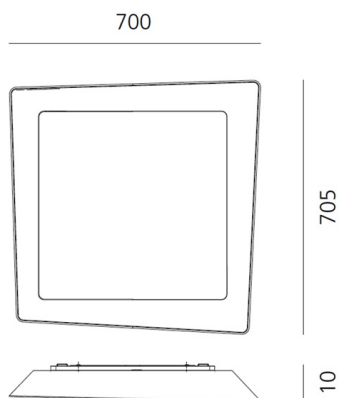

PRODUCT DATA SHEET

Crazy - Dove Gray/White

DESIGN BY:

Ernesto Gismondi

MATERIALS:

Polished aluminium structure. Lampshade in technopolymer. Diffusing screen in technopolimer.

DESCRIPTION:

Crazy is a wall and ceiling lamp that plays with geometry and colour. With its simplicity and strong nature, it can perfectly illuminate a room. A trapezoid frame protruding in space is designed around the broad diffusing surface. Both the frame and the rear support are painted in juxtaposed or counterposed shades to simply define a clearly different character – either neutral or definitely high-impact.

DIMENSIONS

Length:	cm 70
Width:	cm 10
Height:	cm 70.5

LAMPS INCLUDED

Category:	LED
Watt:	35 W
Luminous Flux (lm):	4136 lm
Color temperature (K):	3000K
Class:	A

LUMINAIR

Watt:	35W
Luminous Flux (lm):	3310 lm
CCT:	3000K

DIMENSIONS

COLOUR
