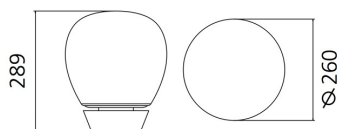

**DIMENSIONS**

Height: cm 28.9  
Diameter: cm 26  
Impact Resistance: N/D  
Glow Wire Test: 650°C

**LAMPS INCLUDED**

Category: LED  
Watt: 14W  
Luminous Flux (lm): 1435lm  
Color temperature (K): 3000K  
Class: A

**LUMINAIR**

Watt: 16 W  
Luminous Flux (lm): 709 lm  
CCT: 3000 K

**DIMENSIONS**

**COLOUR**